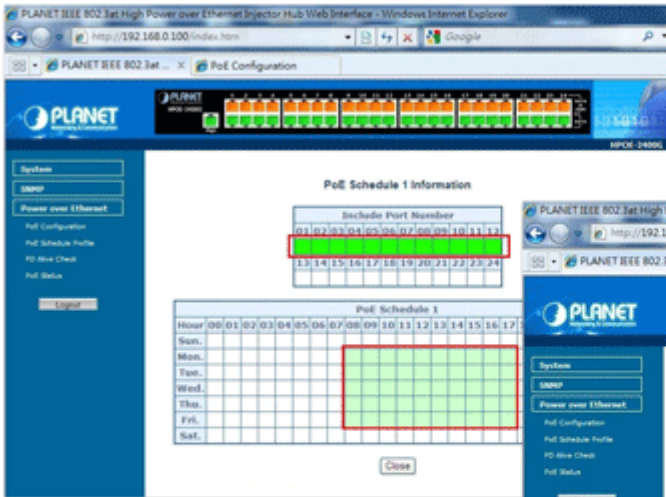

### PoE PD Alive Checking

1000Base-T UTP with PoE

PoE Schedule

Real Time Per Port Usage