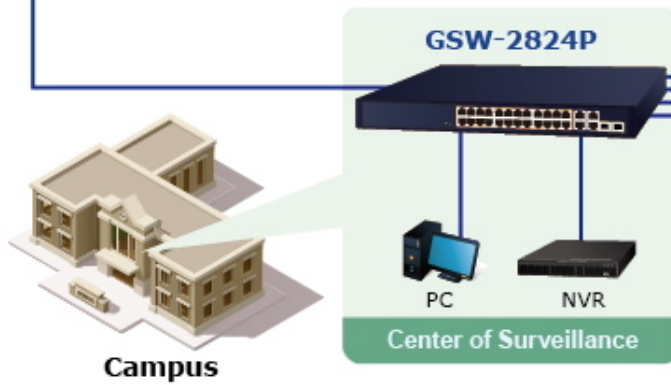

VLAN Isolation Mode

Extend Mode

PoE PD Alive Check

24 PoE IP Cameras

GSW-2824P

NVR

Gigabit Uplink

Monitoring Center

- 1000BASE-T UTP
- PoE 1000BASE-T UTP with PoE
- 1000BASE-SX/LX Fiber Optic

- 1000BASE-T UTP
- PoE 1000BASE-T UTP with PoE
- DC Power Line (DC)