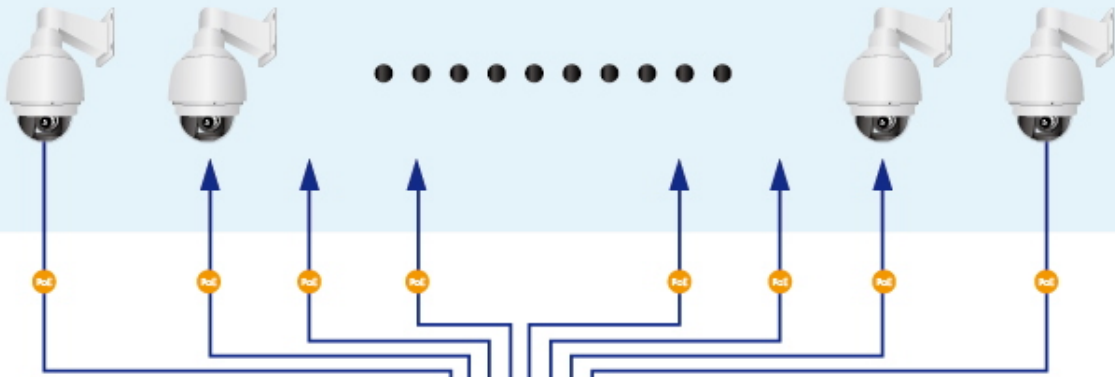

VLAN Isolation Mode

Extend Mode

PoE PD Alive Check

24 PoE IP Cameras

GSW-2824P

NVR

Gigabit Uplink

Monitoring Center

- 1000BASE-T UTP
- PoE 1000BASE-T UTP with PoE
- 1000BASE-SX/LX Fiber Optic

- 1000BASE-T UTP
- PoE 1000BASE-T UTP with PoE
- DC Power Line (DC)