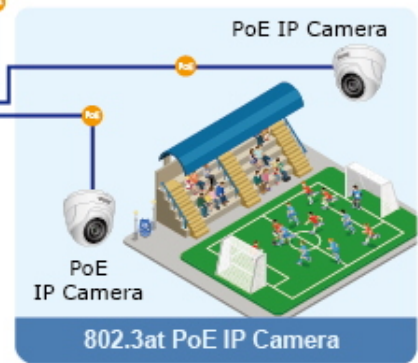

- 1000BASE-T UTP
- PoE 1000BASE-T UTP with PoE
- DC Power Line (DC)