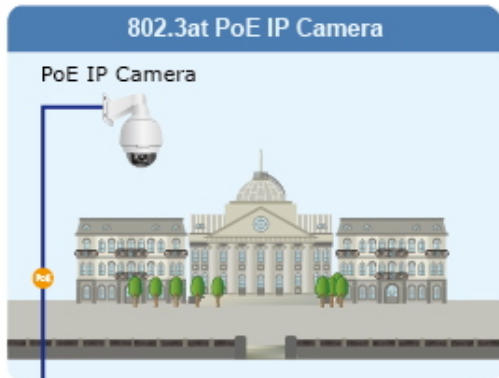

- 1000BASE-T UTP
- PoE 1000BASE-T UTP with PoE
- DC Power Line (DC)