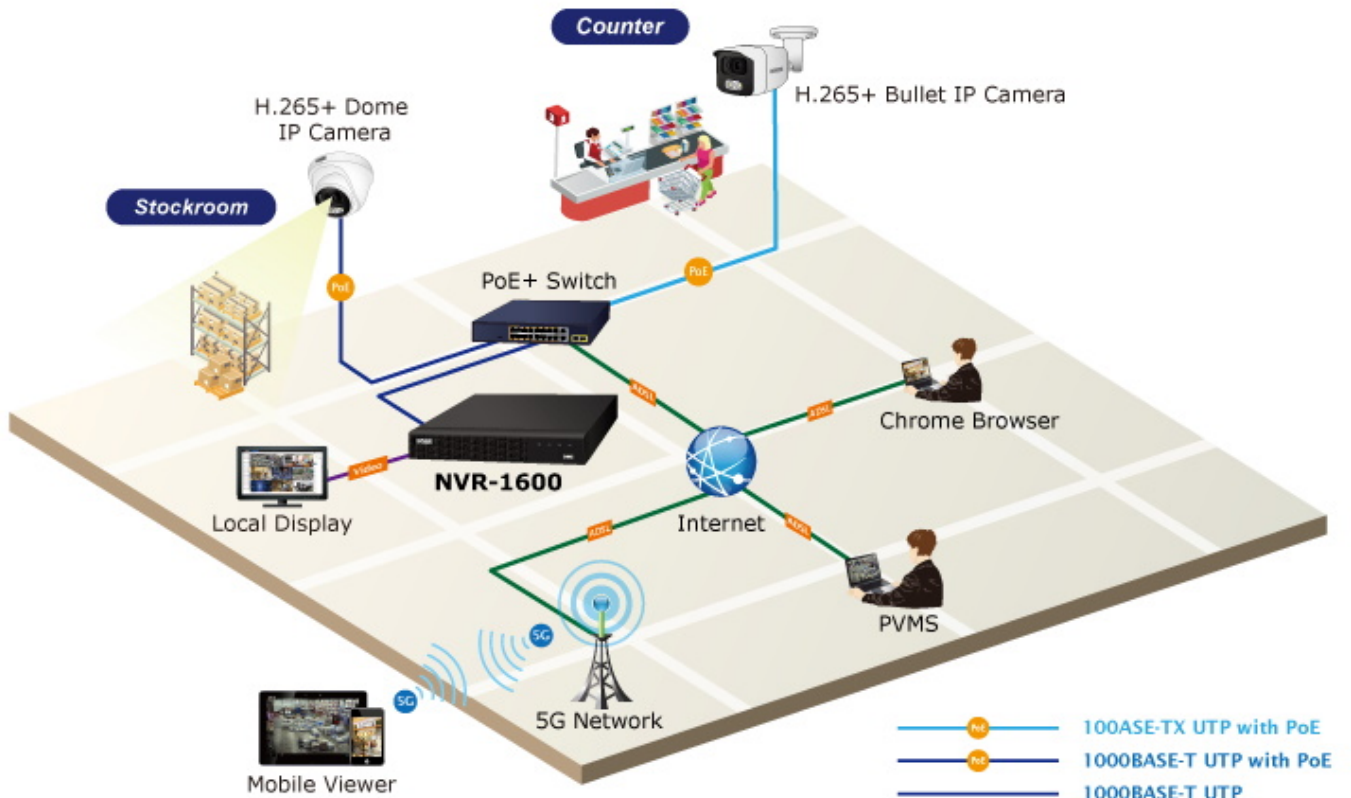

K zařízení je dodáván software PVMS (PLANET Video Manage System) pro správu videozáznamů. Je speciálně navržený pro PLANET IP kamery & NVR zařízení. Pro vzdálený přístup ke kamerám lze využít mobilní aplikaci BitVision.

The advertisement features a central image of the PLANET NVR-1600 device with a monitor displaying a multi-camera view. Above the device are six blue boxes with white text: 'Smart Event Detection', 'PLANET DDNS', 'Cloud', 'H265+', 'Dual Monitor Display', and '4K Ultra HD'. To the left is a box titled 'Intelligent Alarm & Recording' with icons for Line Crossing, Intrusion Detection, Loitering Detection, and People Gathering Detection. To the right is a box titled 'Bandwidth Savings' showing a funnel diagram with H.265+ at the narrow end and H.264 at the wide end. At the bottom, the text reads 'Control Management System Up to 256 Channels'.

# Dual Local Displays

# Real-time, Remote Monitoring

-  100ASE-TX UTP with PoE
-  1000BASE-T UTP with PoE
-  1000BASE-T UTP
-  ADSL 2/2+
-  Video Line