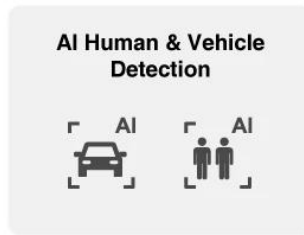

- Rozlišení **4 Mpx** (2560 × 1440 px) s kompresí H.265 pro efektivní ukládání dat
- Dual-band **Wi-Fi 6** na frekvencích 2,4 GHz a 5 GHz pro stabilní připojení
- Solární napájení s **8W panelem** a baterií 32,4 Wh pro autonomní provoz
- AI detekce osob a vozidel s PIR senzorem pro dosah až **12 m**
- Smart Dual Light s IR osvětlením (15 m) a teplým světlem (20 m) pro barevné noční vidění
- Obousměrné audio s vestavěným mikrofonem a reproduktorem pro komunikaci
- Krytí **IP66** pro odolnost proti prachu a vodě, provoz -20 °C až +60 °C
- Podpora microSD karet až **512 GB** pro lokální ukládání záznamů
- Rychlé párování přes **Bluetooth** a ovládání aplikací DMSS (Android/iOS)

Provozní režimy a spotřeba energie

Kamera nabízí čtyři provozní režimy optimalizované pro různé scénáře použití: ultra úsporný režim (0,008 W), úsporný režim (0,008 W), AOV režim pro nepřetržité nahrávání (0,2 W) a výkonný režim (1,22 W). Solární panel zajišťuje dobíjení baterie během dne pro nepřetržitý provoz.

Pokročilé funkce zabezpečení

System disponuje zvukovou a světelnou signalizací pro okamžité odstrašení narušitelů. Detekce pohybu je konfigurovatelná až pro 4 oblasti. WDR (Wide Dynamic Range) zajišťuje kvalitní obraz i ve scénách s velkým kontrastem osvětlení. Všechna data jsou šifrována pro maximální bezpečnost.

Snadná instalace a ovládání

Díky bezdrátovému připojení není nutná profesionální instalace ani pokládka kabelů. Kamera se rychle spáruje přes Bluetooth a ovládá se intuitivní aplikací DMSS s možností vzdáleného přístupu, živého náhledu, přehrávání záznamů a sdílení přístupu s rodinou.

Obsah balení

Wi-Fi kamera, solární panel 8 W, napájecí kabel, 2× držák, 2× sada šroubů, 2× vrtací šablona

ZÁKLADNÍ SPECIFIKACE

Snímač: 1/3" CMOS

Rozlišení: 4 Mpx (2560 × 1440 px)

Objektiv: fixní 2,1 mm, F1.6

Zorný úhel: 122,5° (H), 66° (V), 144,5° (D)

Noční vidění: IR až 15 m, teplé světlo až 20 m

Kompresce: H.265